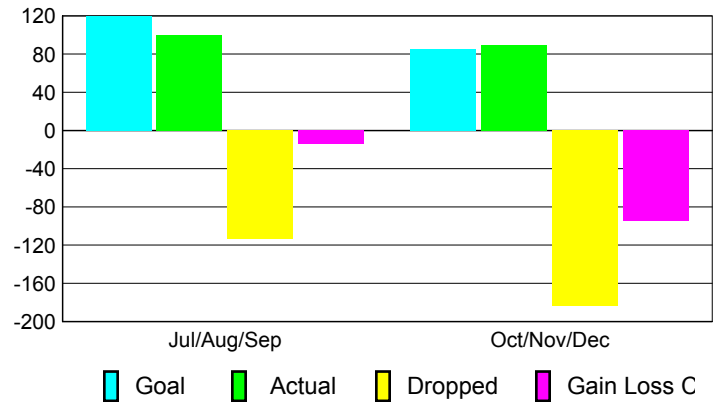

Membership Results 2010-2011

Goal, New, Dropped, Gain/Loss