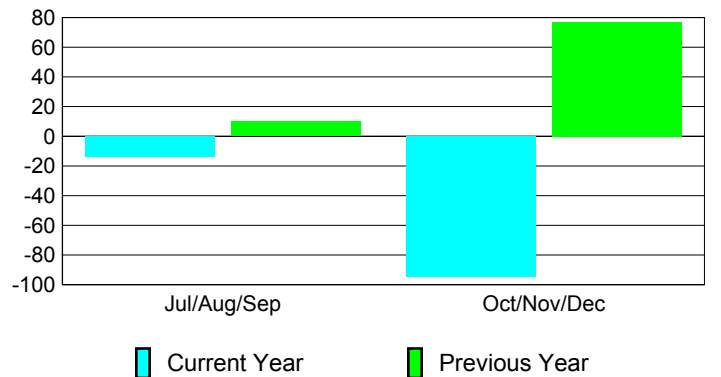

Comparison of Membership Gain/Loss

Current Year Compared to the Previous Year