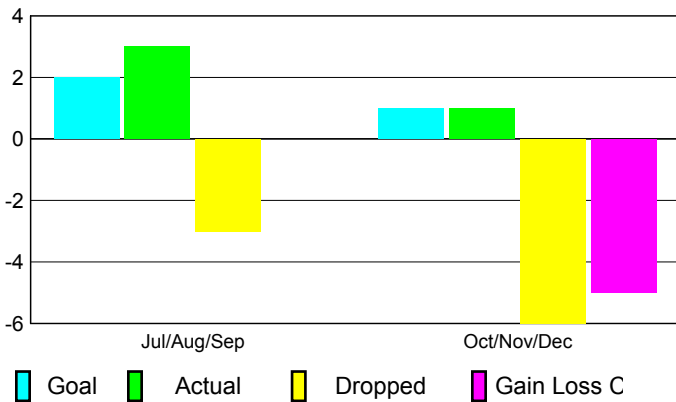

2010-2011 GMT Reports for District (or Undistricted) **District 404 A**

GMT: MANOJ SHAH

Location: NIGERIA

GMT CA: 6

CLUBS

Club Results
2010-2011

Clubs
2009-2010

Month	New Club Goal	Actual New Clubs	Actual Dropped Clubs	Gain/Loss of Clubs	Gain/Loss of Clubs
Jul/Aug/Sep	2	3	-3	0	-1
Oct/Nov/Dec	1	1	-6	-5	2
Totals	3	4	-9	-5	1

Club Results 2010-2011

Goal, New, Dropped, Gain/Loss

Comparison of Club Gain/Loss

Current Year Compared to the Previous Year

YTD Status Quo Clubs 2010-2011

Status Quo Clubs Compared to Status Quo Members

MEMBERSHIP